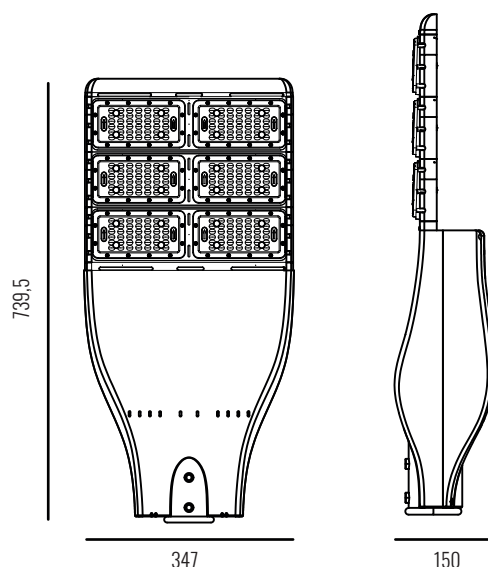

Light efficiency: 160-180lm/W

Color temperature: 3000K / 4000K / 6500K

LiFePO4 battery: 460WH

Poly solar panel: 120W

Panel sizes: 670\*1020\*30mm

Lamp sizes: 739.5\*347\*150mm

Housing: Aluminum+PC lens

Housing color: silver gray

Lighting time: 3-5 nights

Warranty: 3 years

DIMENSION DRAW

Model:	Flash
Format:	Rectangular
Location:	Exterior
Wattage:	120W
Materials:	Aluminium
Led Color:	3000K / 4000K / 6500K
Product Dimension:	739,5*347*150mm
IP Code:	65
Fixation:	Surface
CRI :	80
Lumen Output:	21,600LM
Frequency:	50/60 Hz
Beam Angle:	L°